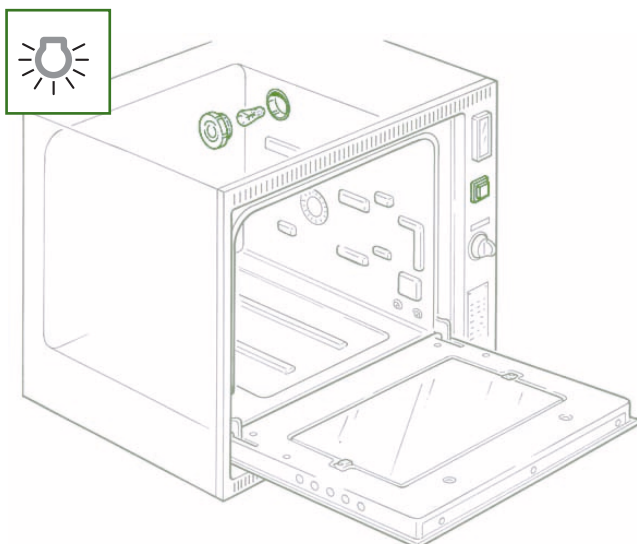

Optionals Ovens and Cookers

Ignition

Electric ignition: the ovens and cookers are electrically ignited by pressing the knob

Model _____

Code	Model
OP391ACUGR4T	Ign. 300-311 4brn cooker w/grill + thermostat
OP391ACUGR4	Ign. 311 4brn cooker w/grill
OP391ACCU004	Ign. 300 4brn cooker without grill
OP391ACUGR3	Ign. 335 3brn cooker w/grill
OP391ACCU003	Ign. 325 3brn cooker without grill
OP391ACUGR2	Ign. 333 2brn cooker w/grill
OP391ACCU002	Ign. 322 2brn cooker without grill
OP391ACFOGRT	Ign. 311, 211 oven w/grill + thermostat
OP391ACFOGR0	Ign. 311 oven w/grill
OP391ACFO000	Ign. 300, 200 oven without grill
OP398ACC5550	Ign. minigrill 555

Lamp

Lamp: lights the inside of the oven even when cooking

Model _____

Code	Model
OP393LAMPNE0	Black lamp
OP393LAMPB10	White lamp
OP393LAMPNEM	Black lamp-Marine
OP393LAMPBIM	White lamp-Marine
OP398LAM555N	Black lamp for minigrill mod. 555
OP399LAMPNE0	Black lamp