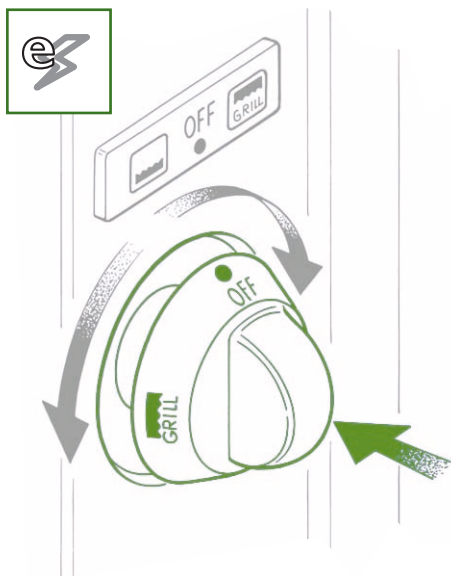

Optionals Ovens and Cookers

Ignition

Electric ignition: the ovens and cookers are electrically ignited by pressing the knob

Model _____

Code	Model
OP391ACUGR4T	Ign. 300-311 4brn cooker w/grill + thermostat
OP391ACUGR4	Ign. 311 4brn cooker w/grill
OP391ACCU004	Ign. 300 4brn cooker without grill
OP391ACUGR3	Ign. 335 3brn cooker w/grill
OP391ACCU003	Ign. 325 3brn cooker without grill
OP391ACUGR2	Ign. 333 2brn cooker w/grill
OP391ACCU002	Ign. 322 2brn cooker without grill
OP391ACFOGRT	Ign. 311, 211 oven w/grill + thermostat
OP391ACFOGR0	Ign. 311 oven w/grill
OP391ACFO000	Ign. 300, 200 oven without grill
OP398ACC5550	Ign. minigrill 555